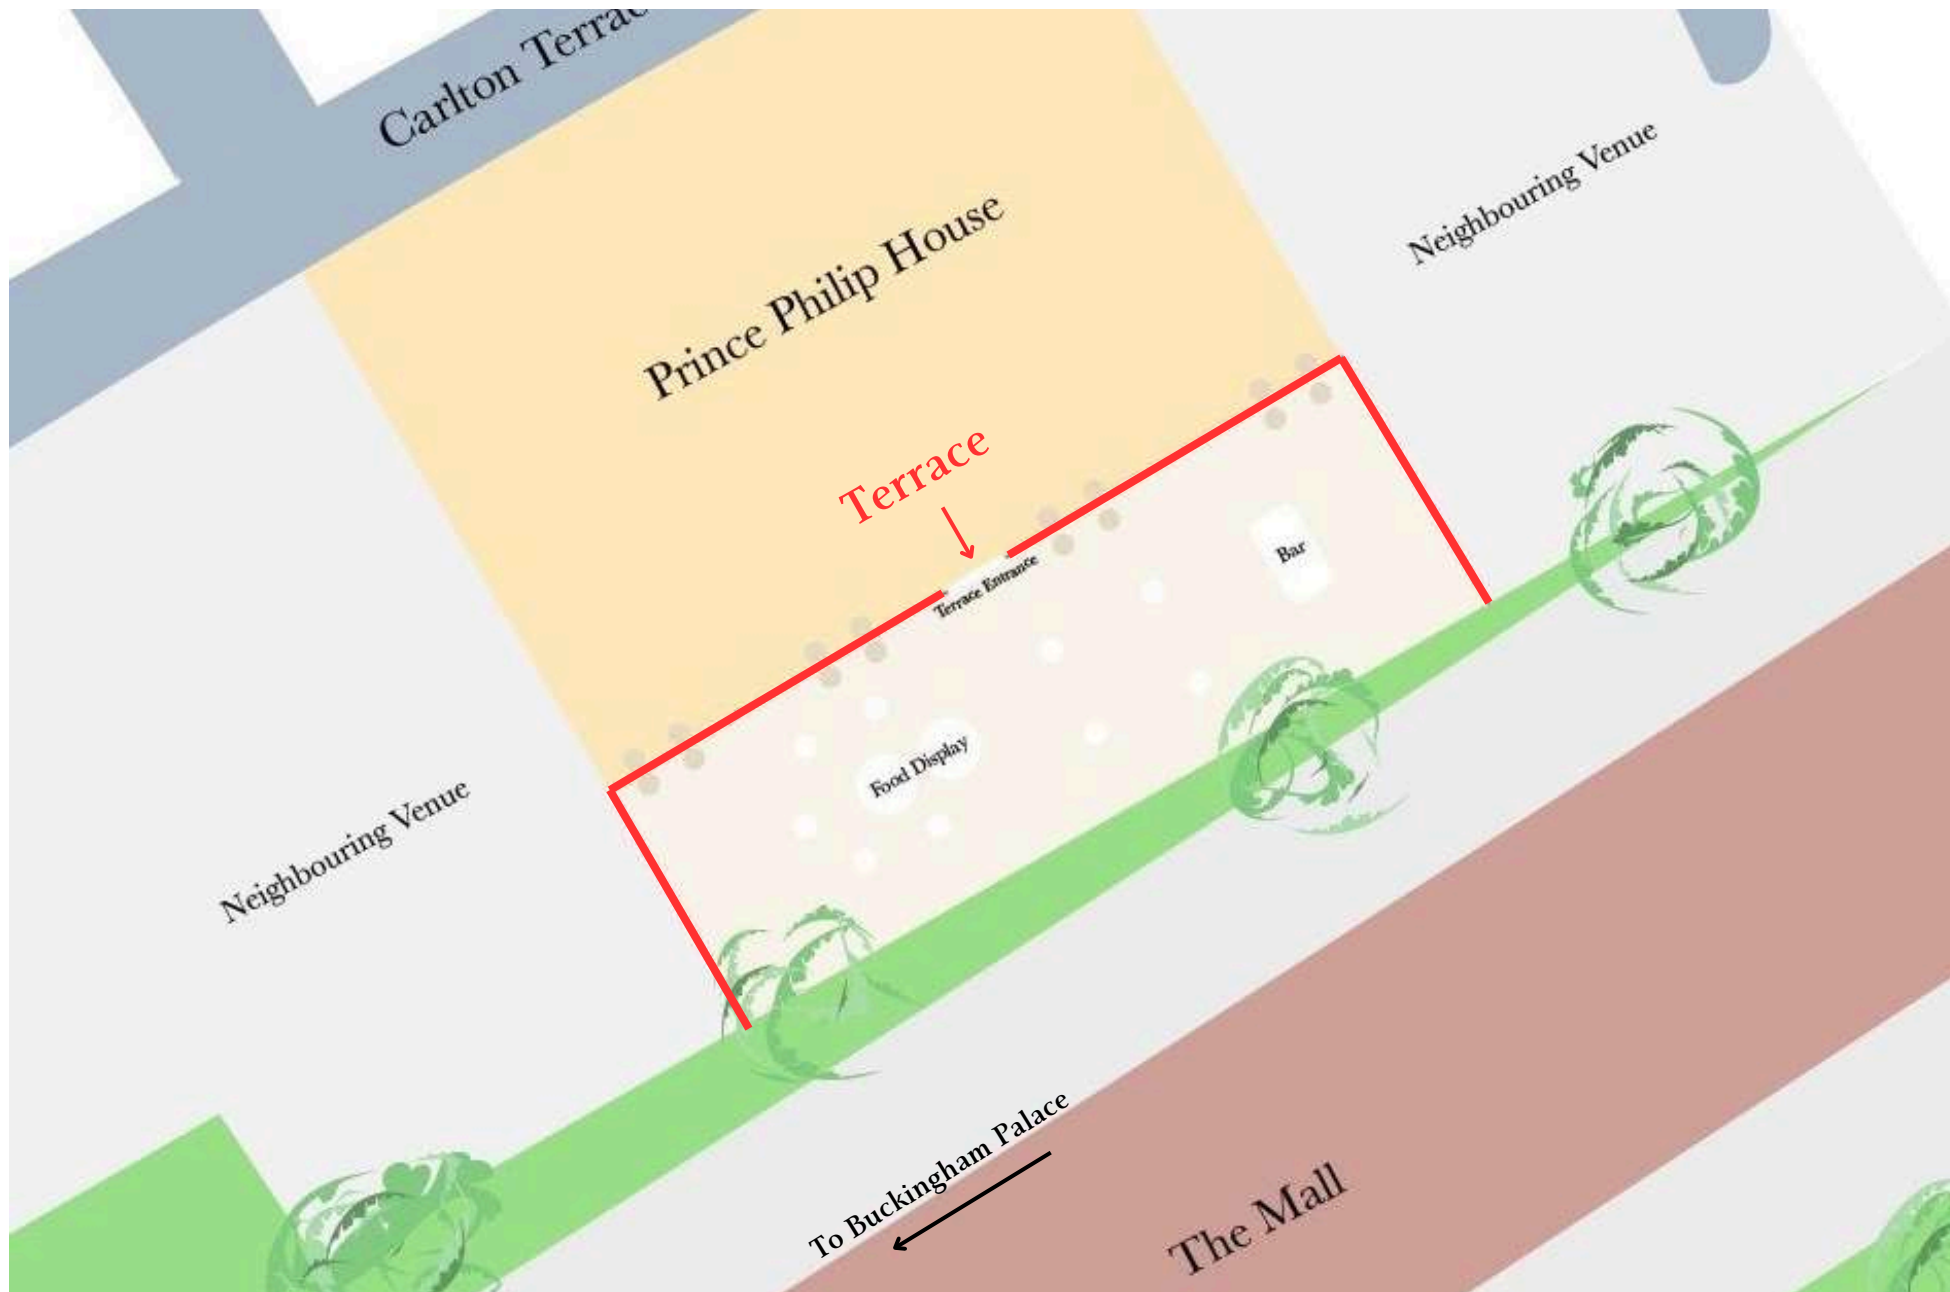

Maximum Capacity: 150 standing

Wheelchair access via ramps

PRINCE PHILIP
HOUSE

Stirling Square Gardens

Stirling Square Gardens

Stirling Garden offers a serene and stylish outdoor space with a central lawn surrounded by elegant landscaping. This beautifully designed garden provides an exclusive, peaceful setting ideal for hosting outdoor events, complete with a stunning urban backdrop.

- Minimum of 70 guests
- Maximum of 200 guests
- Private use of the space
- Not wheelchair accessible

The Terrace

Terrace

Prince Philip House boasts a magnificent terrace which provides an idyllic setting for receptions and celebrations, with sweeping views of St James Park and The Mall that create a memorable backdrop for any occasion.