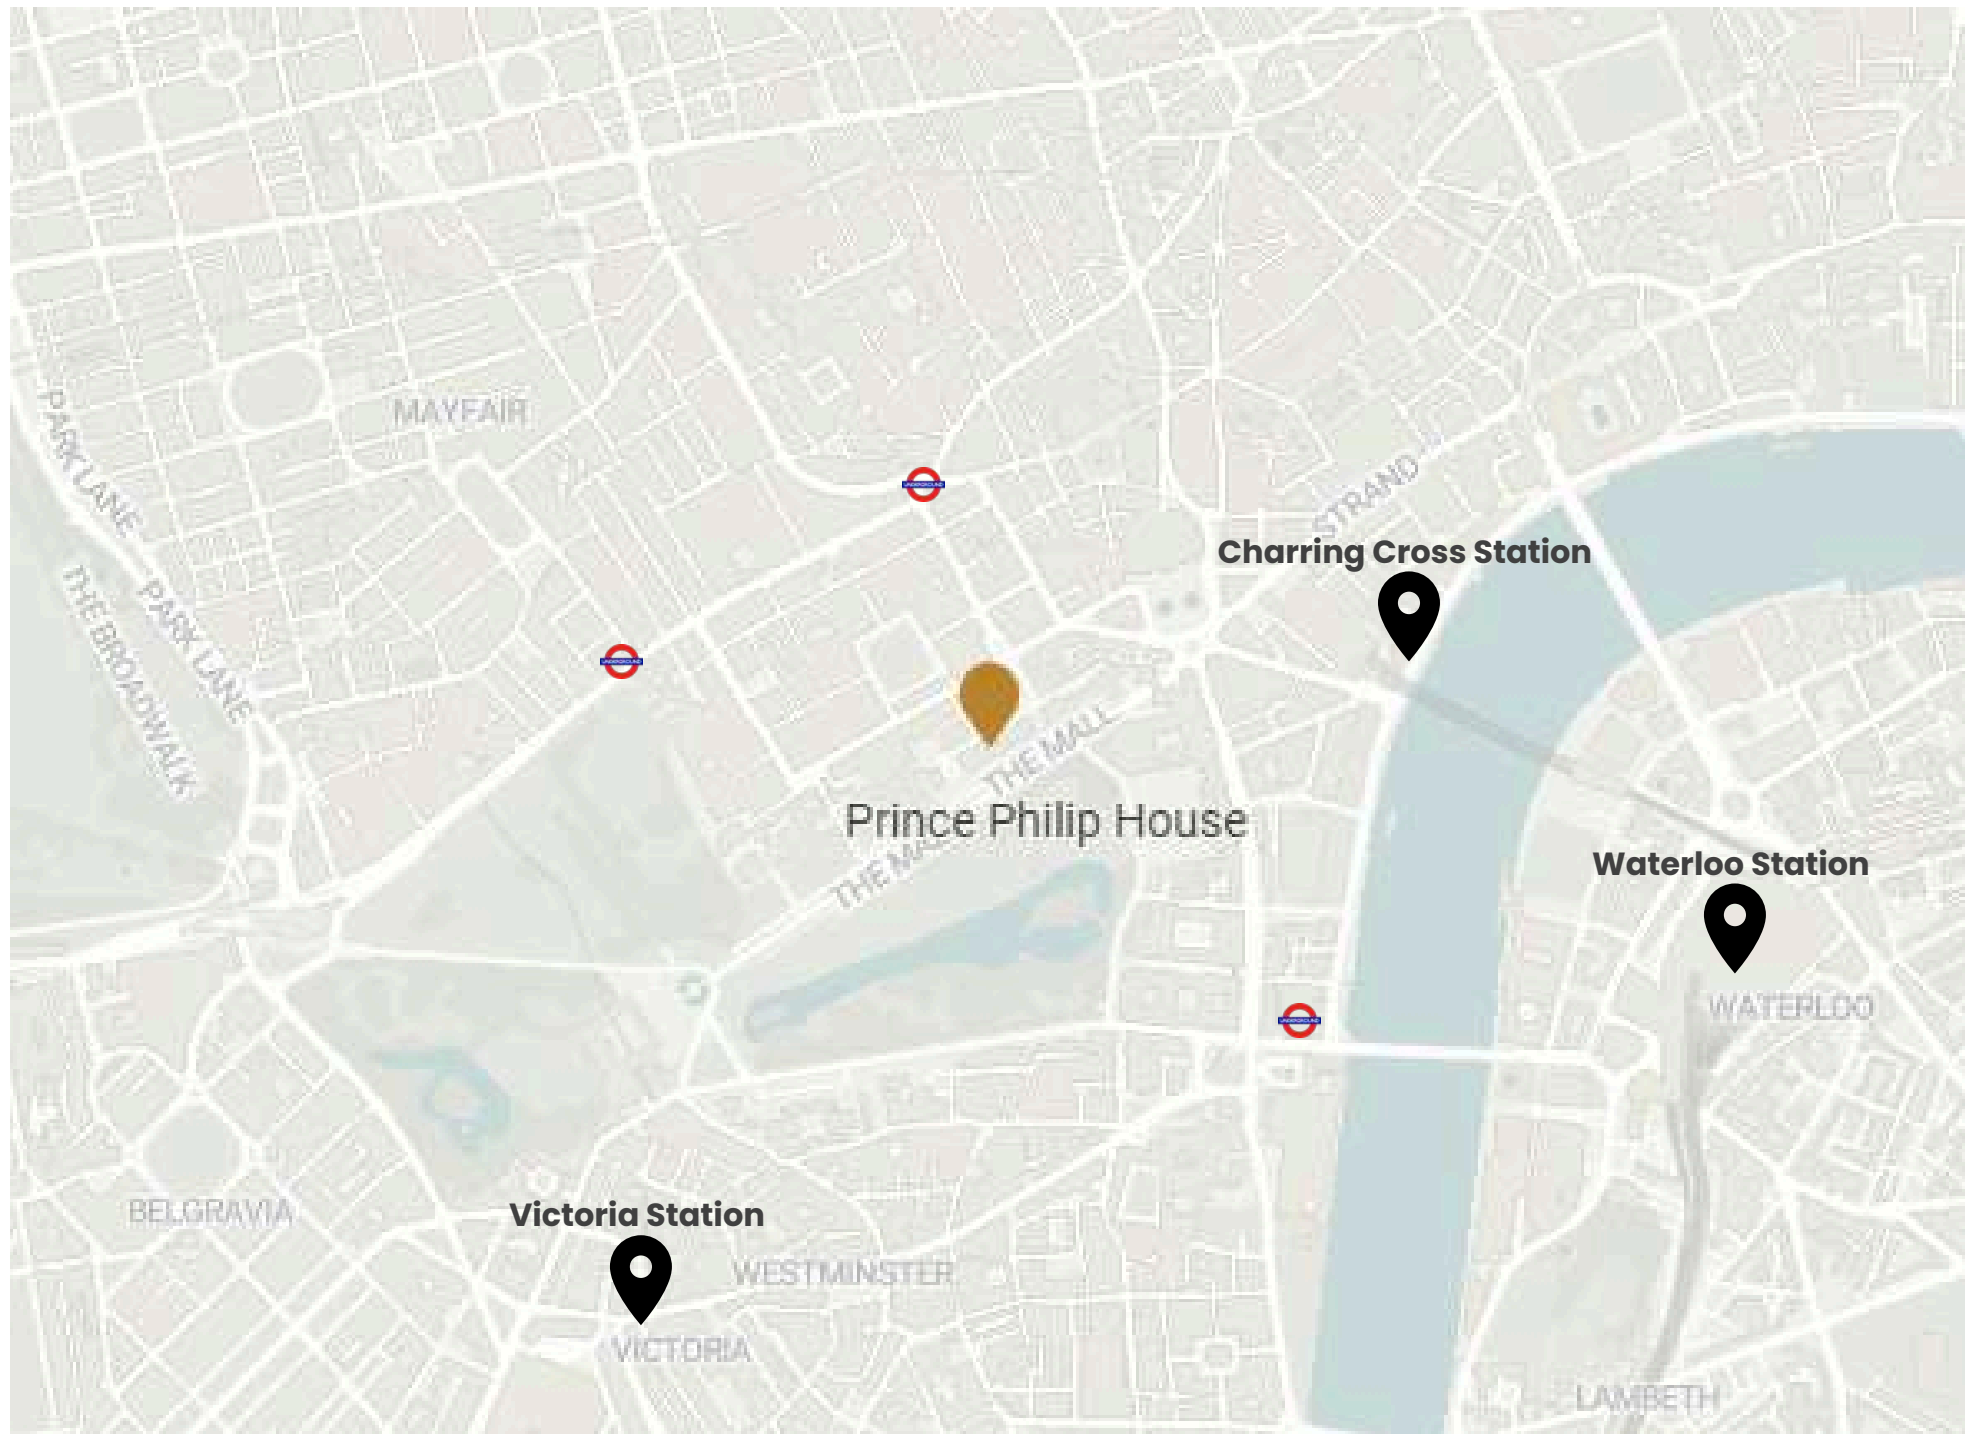

3-4 Carlton Terrace, London, SW1Y 5DG

+44(0) 20 7766 0625

Info@princephiliphouse.com

www.princephiliphouse.com

PRINCE PHILIP
HOUSE