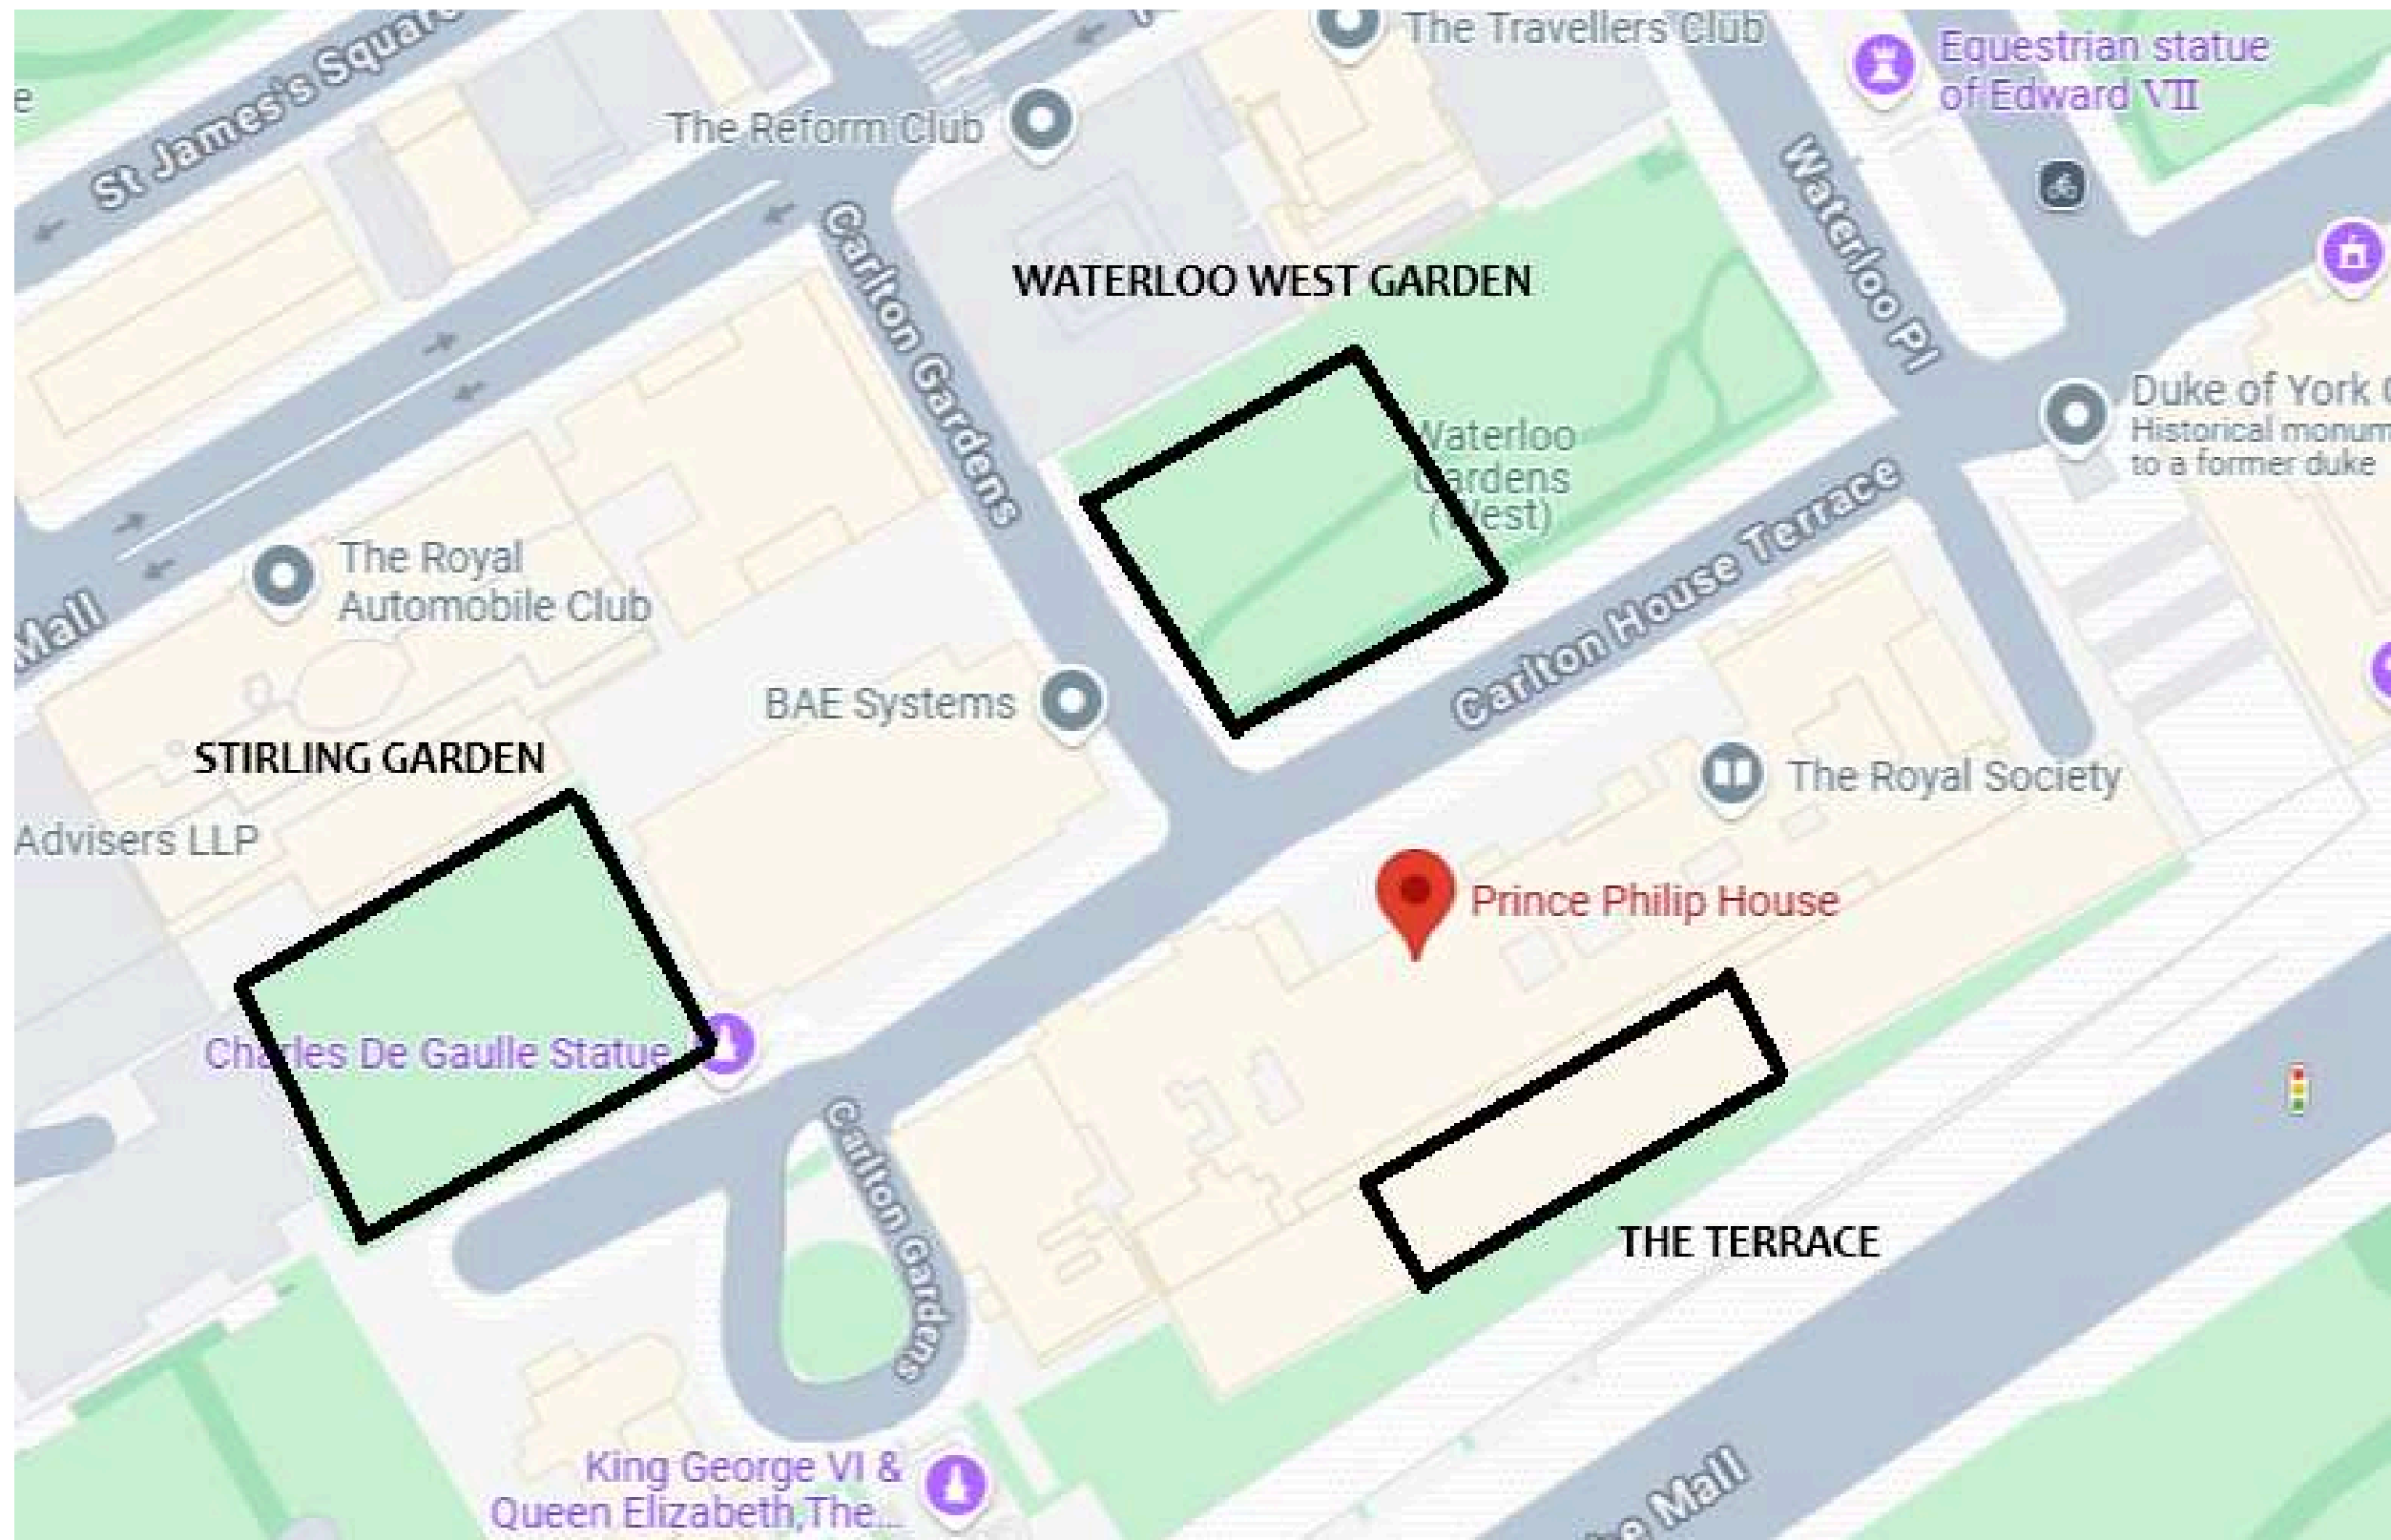

PRINCE PHILIP HOUSE